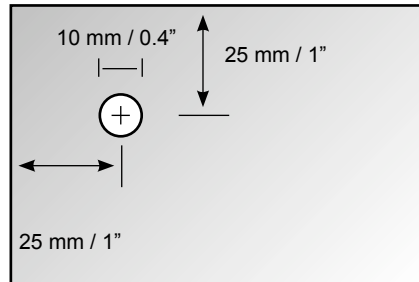

Mounting of graphic banner

Punch a 10 mm (0.4") hole in all four corners and attach a grommet in each hole.