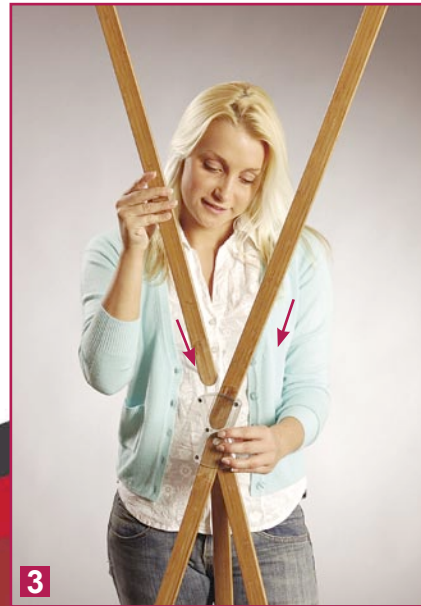

# Bamboo Banner X-stand

Item no.  
180x60 cm = 10301  
220x80 cm = 10302